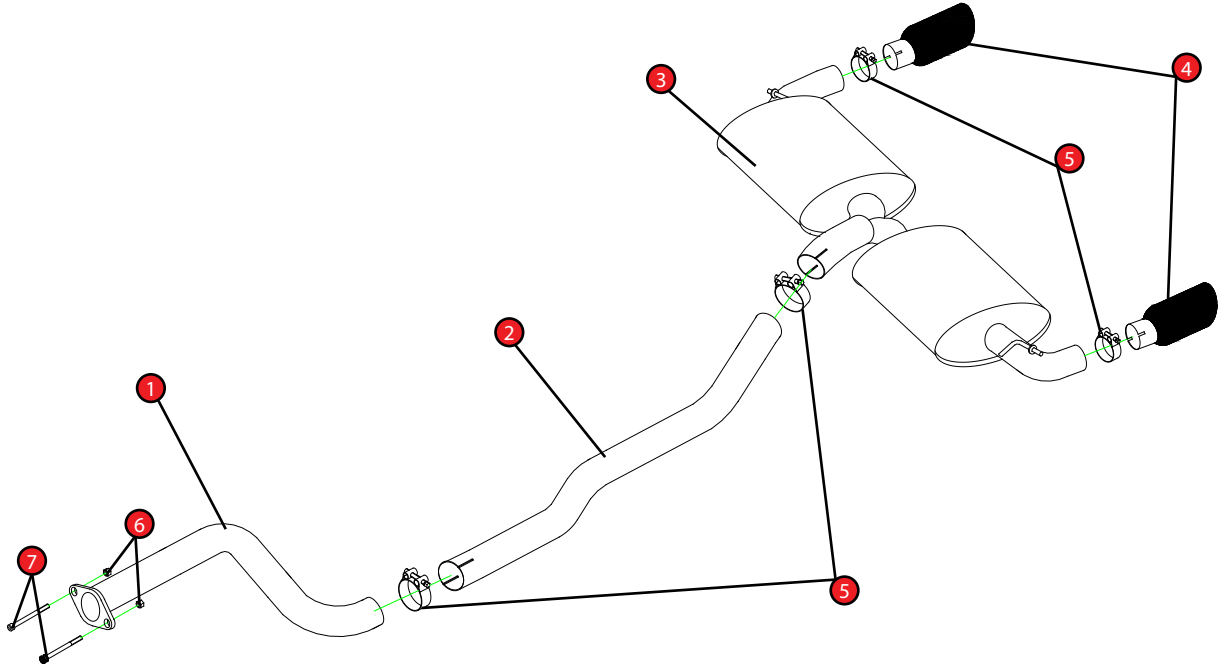

Case 10

CAR	Focus ST 2.5Turbo 225PS	PART NO.	SFDS069C
YEAR	06-11	FIT KITS	129 FK
NOTES	Where not supplied use original fittings	FEATURES	Pipe diameter:- 63.5mm/2.5"

NO.	PART NO.	DESCRIPTION	QTY
1	1230FD	Front Pipe	1
2	1232FD	Non-resonated Centre Section	1
3	1233FD	Rear Silencers	1
4	Z023.10055	Black Ceramic Trim	2
<b>Fit Kit</b>			
5	Z016.10064	65mm H/D Clamp	4
6	Z017.11017	M10 Nut	2
7	Z017.10096	M10 x 40mm Cap-head Screw	2

E-MARK	N/A
DATE	23/12/15
ISSUE	02
AUTHORISED	M.YDLIBI

**NOTE:** ENSURE SCORPION SYSTEM IS CLEAR OF MOVING PARTS AND ALL ORIGINAL FUNCTIONS WORK CORRECTLY.

Checked By \_\_\_\_\_